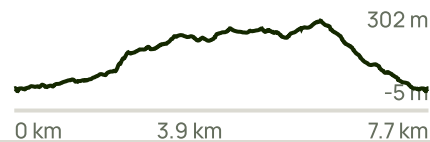

2/7/2024

Scale 1: 14594 Datum WGS84

Gain: 309 m Loss: 309 m

Tanekaha Loop