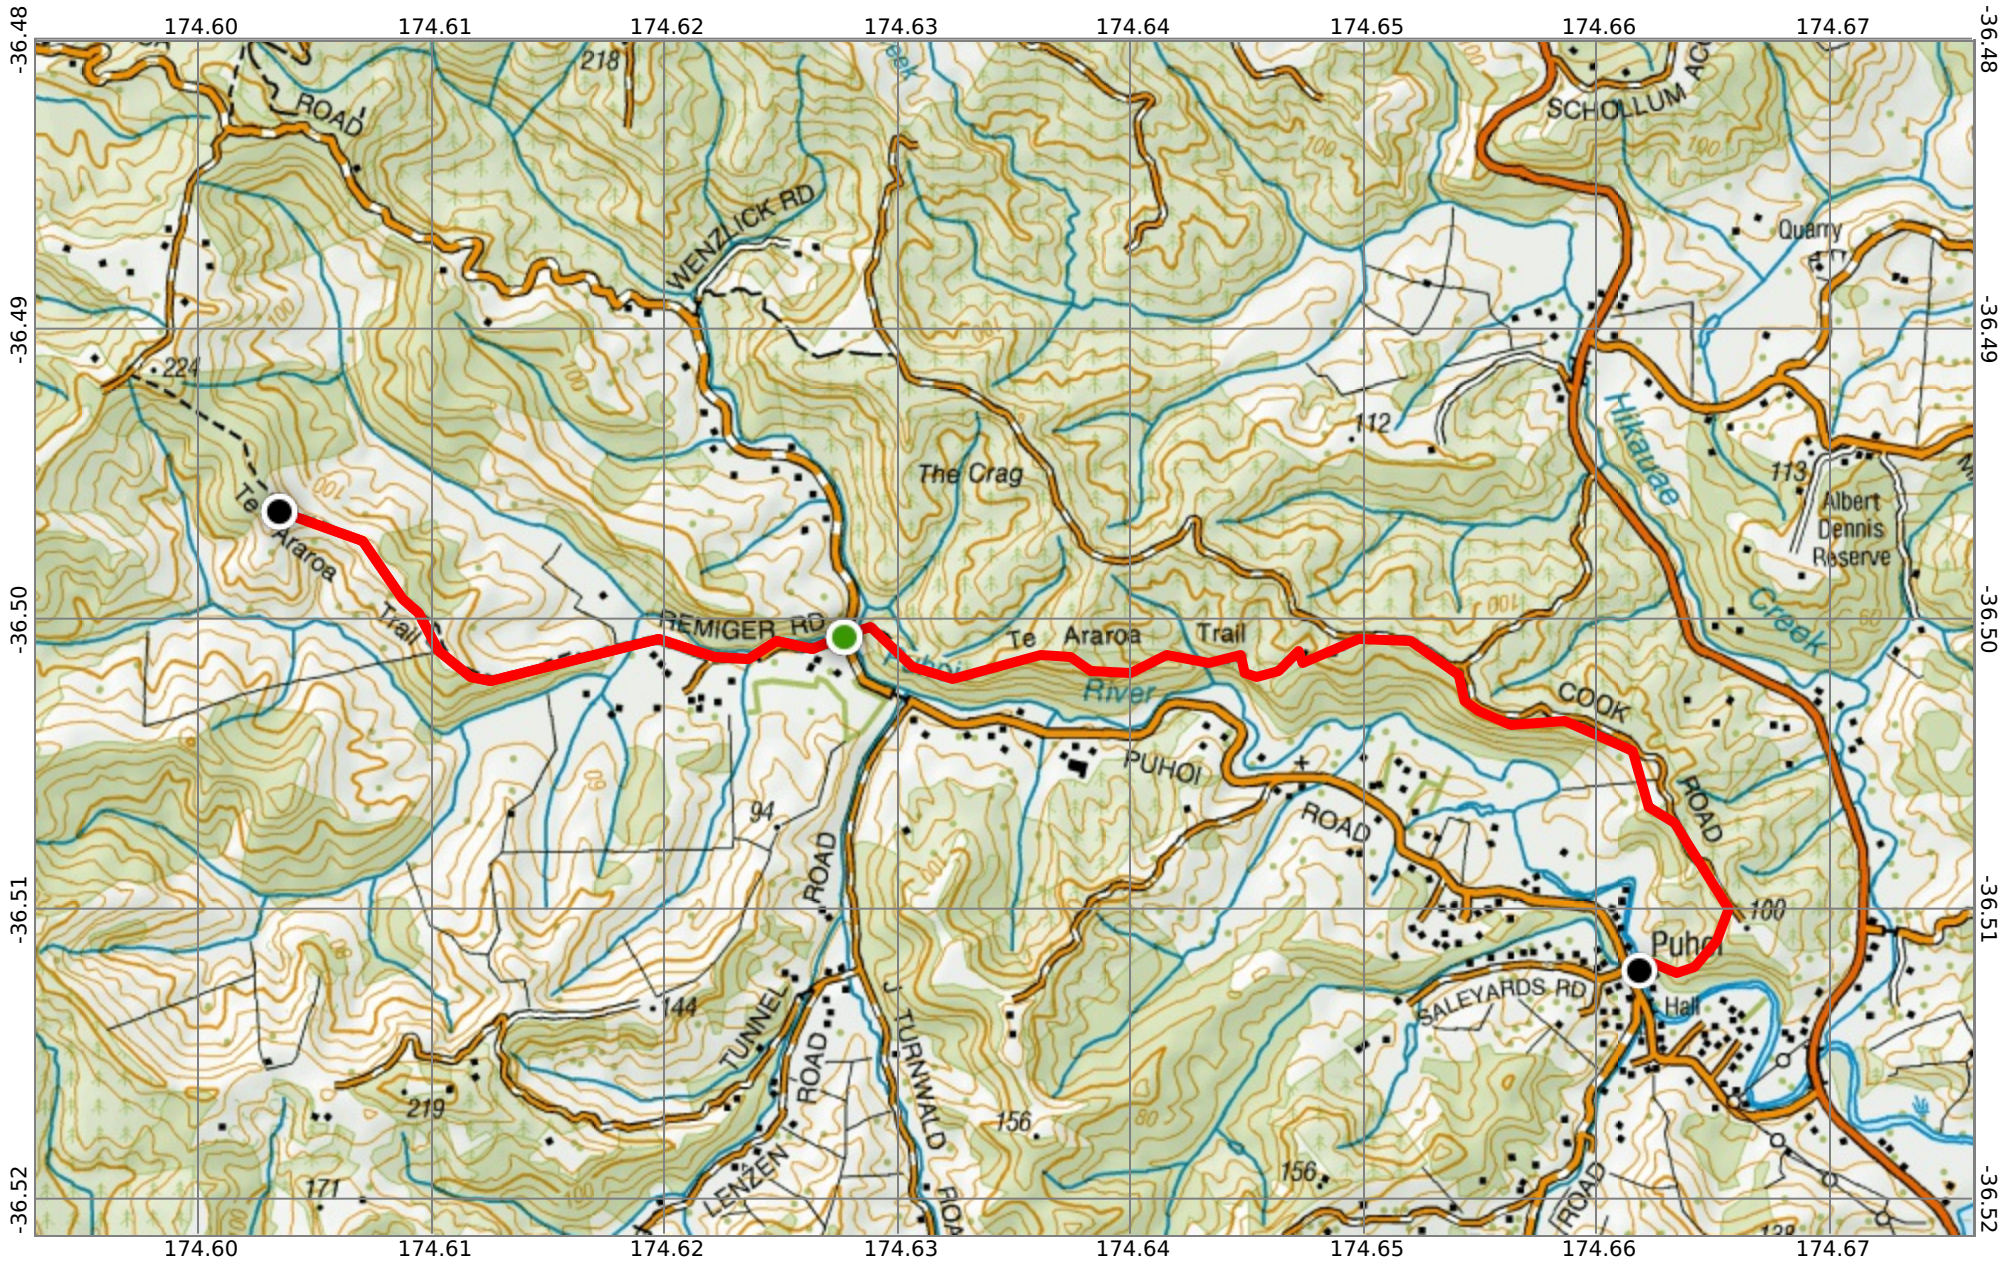

Remiger Rd to Sugarloaf and Return to Puhoi

★ MN
19.3°E
11/10/17